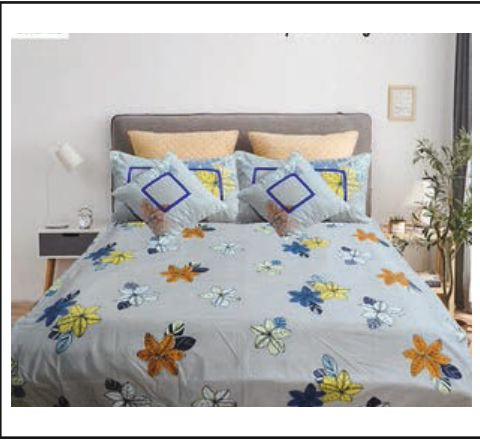

● Comforter Set